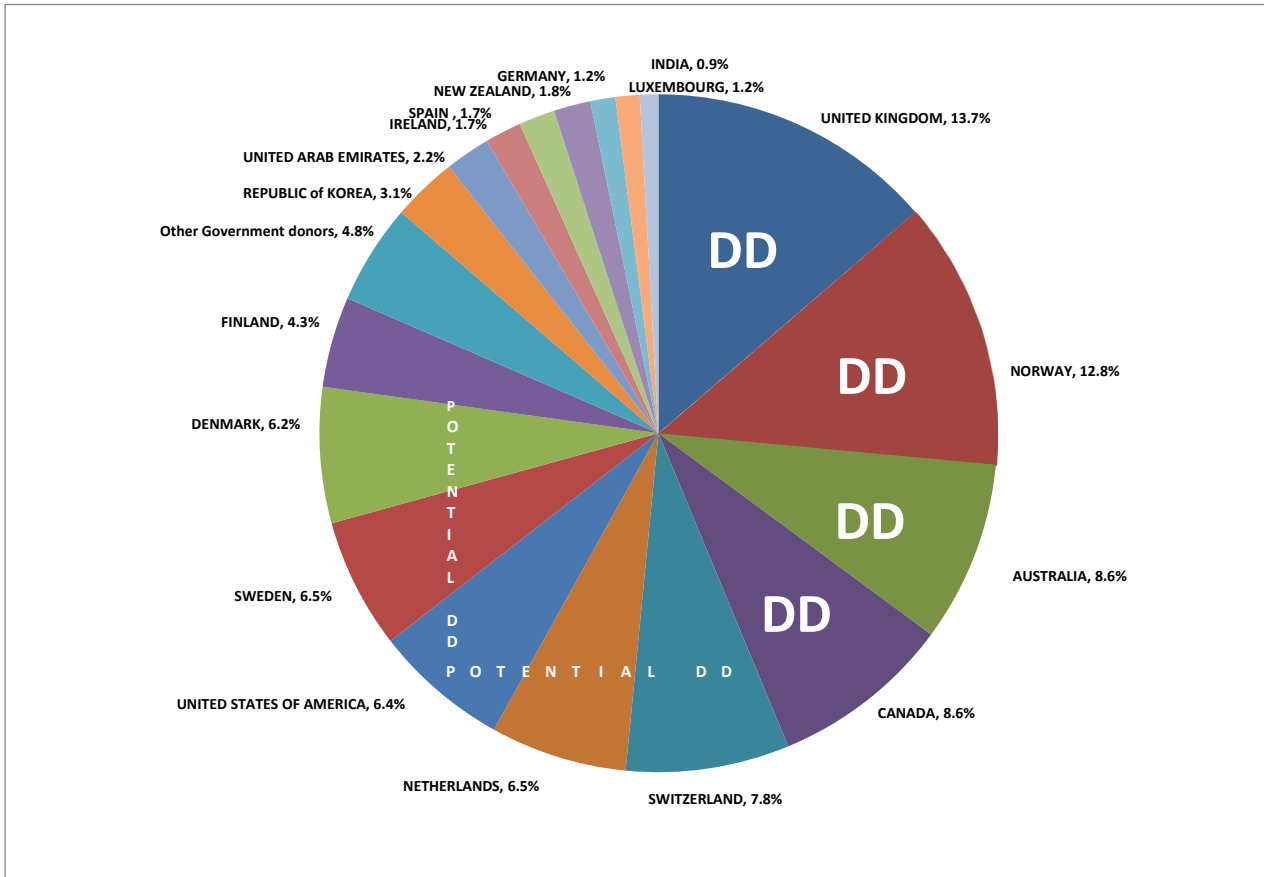

**2012 UN Women Core Resource Base**

51.5% Top 5 Core Contributors  
DD= Donors contributing above 10 million USD